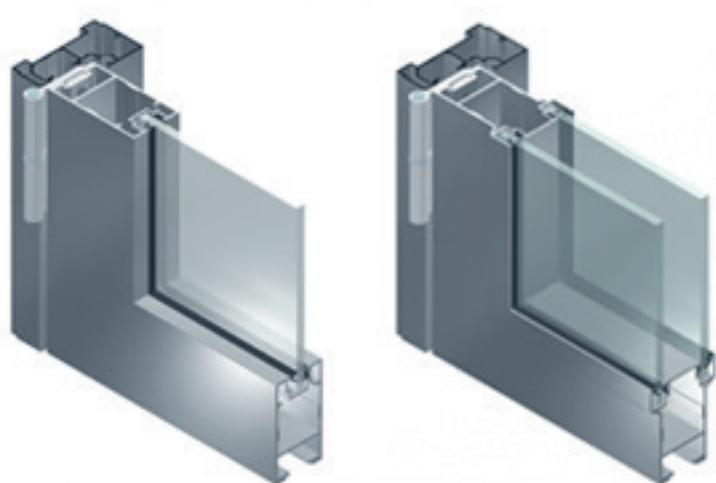

NEW ALUMINIUM-FRAMED DOOR : THE SQUARE®

ABCD DOORS ARE SQUARE !

As part of a continuous improvement process, we would like to present you the SQUARE® doors. With their straight lines and sleek design, the SQUARE® doors offer a completely new look. They are compatible with every ABCD INTERNATIONAL wall system.

The new SQUARE® doors offer many different possibilities: hinged or sliding – wall-mounted or retractable – single or double glazed, one or two leaves, solid or glazed or both.

For a better acoustic performance, they can be glazed with regular or acoustic laminate glass : 33.2 to 55.2 in single glass and 33.2 to 44.2 in double glass.

Simple vitrage

Double vitrage

The hollow profile makes the integration of a concealed drop seal possible during production or at a later stage. The SQUARE® doors can be equipped with standard aluminium hinges, steel hinges, invisibles hinges or pivots.